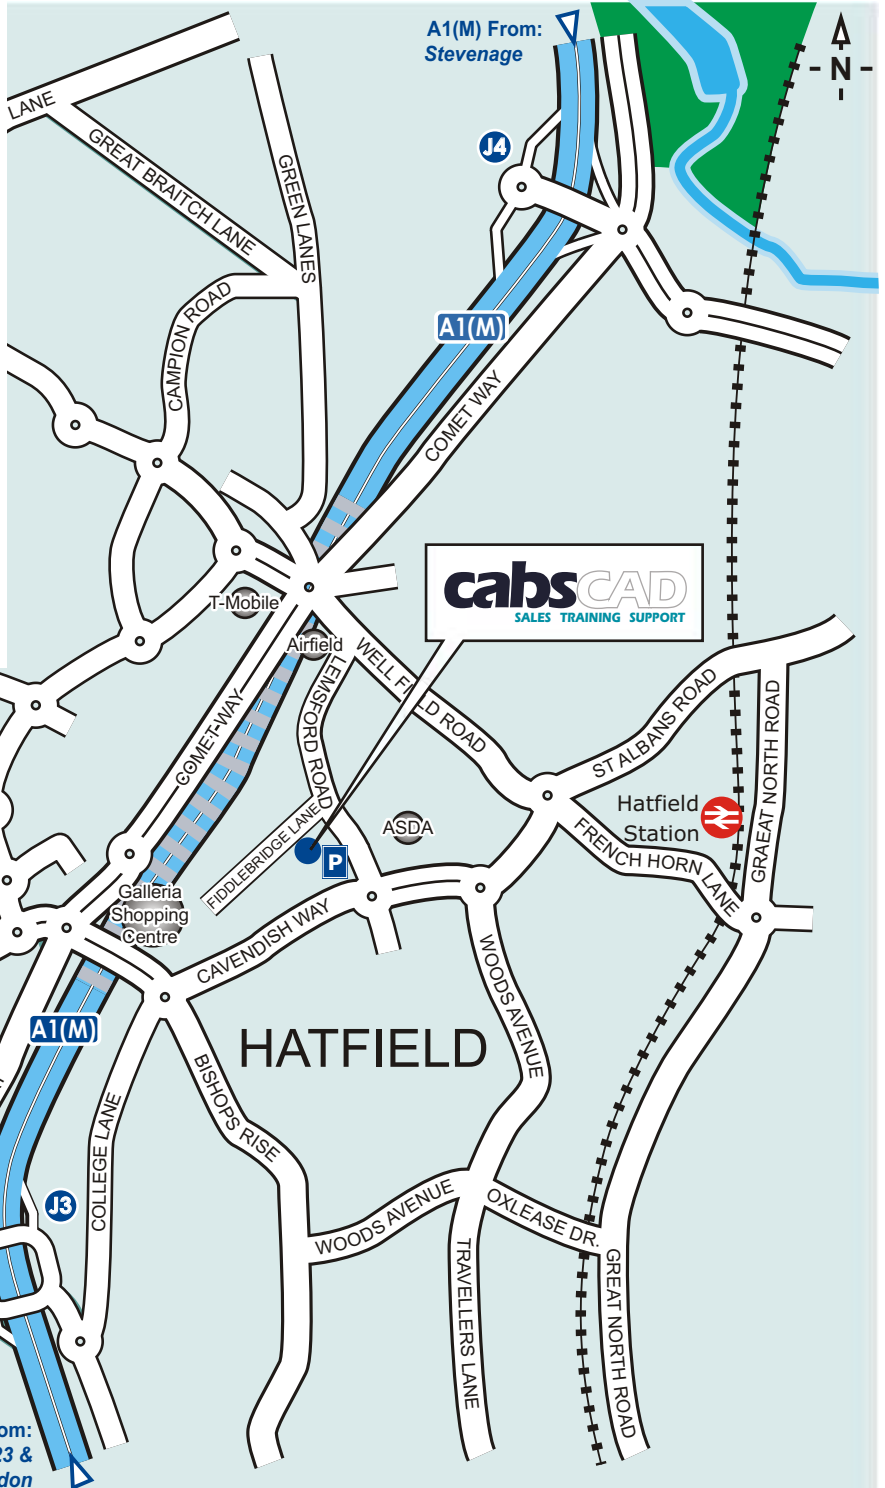

HATFIELD OFFICE LOCATION MAP

From South
 Exit J3(A1M),
 2nd exit Hatfield
 Straight on at round-a-bout.
 Through traffic lights
 Last exit at round-a-bout
 First Right (Airfield Pub)
 3rd Right (Fiddlebridge Lane)
 Office is on the Left

From North
 Exit J4(A1M),
 3rd exit Hatfield
 2nd exit at round-a-bout
 First Right (Airfield Pub)
 3rd Right (Fiddlebridge Lane)
 Office is on the Left

Parking
 Reserved parking is available
 at our offices.
 FREE Parking is available
 in LEMS福德 ROAD car-park.