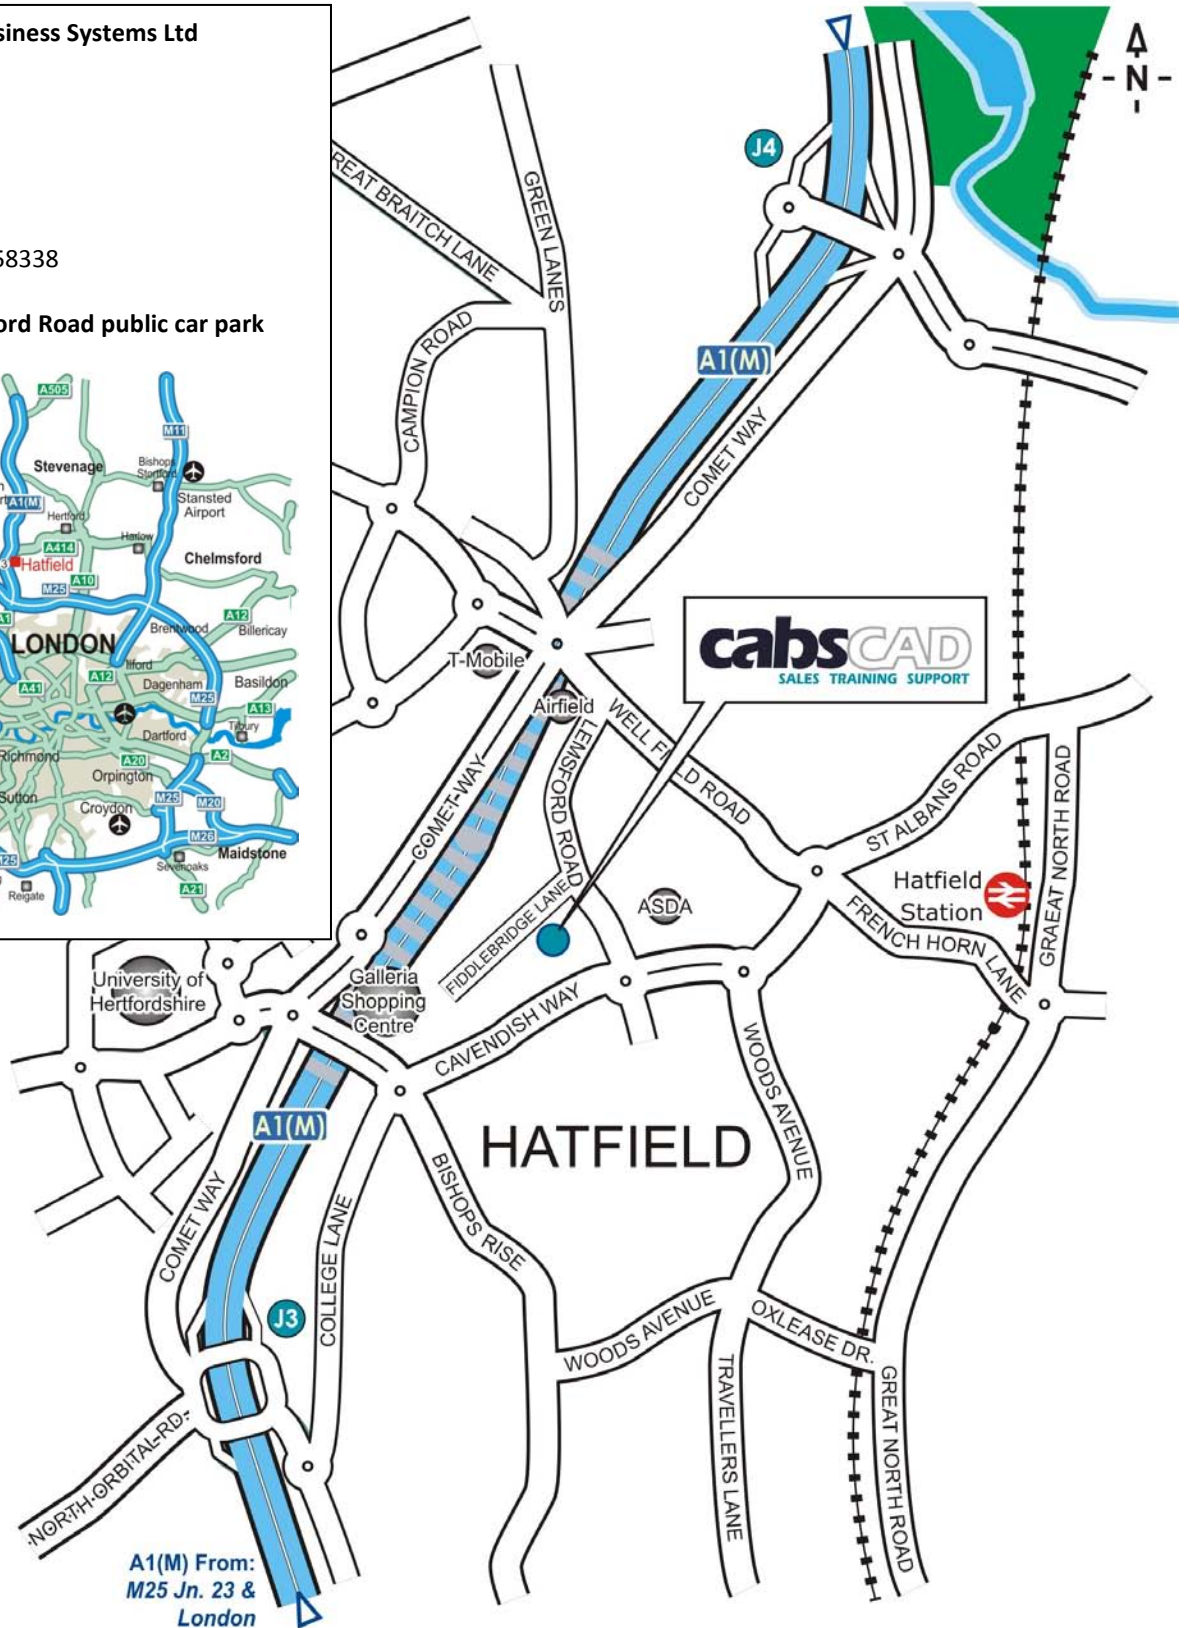

Hatfield Office – Location Map

Computer Aided Business Systems Ltd

Eight Forum Place
Fiddlebridge Lane
Hatfield
Hertfordshire
AL10 0RN

Telephone: 01707 258338

Free Parking: Lemsford Road public car park

A1(M) From:
M25 Jn. 23 &
London